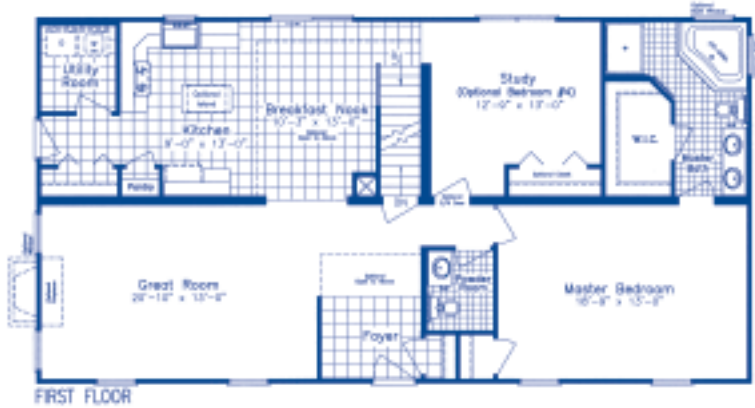

Revised 4/1/05

ASHVILLE

Approx. First Floor Area 1480 sq. ft.
 Approx. Unfinished Attic Space 890 sq. ft.
 Approx. Total Area 2370 sq. ft.

Approx. Overall Dimensions
 27'-4" x 54'-0"

FIRST FLOOR

UNFINISHED ATTIC SPACE
 OPTIONAL 4-BOX CAPE

OPTIONAL OPEN FOYER
 OPTIONAL OPEN STAIRCASE

OPTIONAL FULL BATH

OPTIONAL 3/4 BATH

Independent Builders are not affiliated with North American Housing Corp.

Frederick
 5724 Industry Lane
 Frederick, MD 21704
 301-694-9100