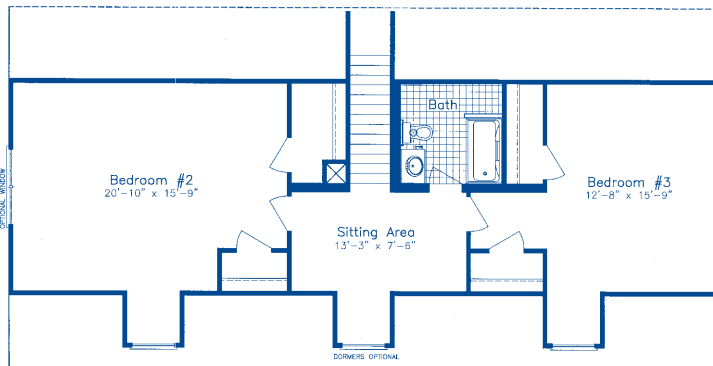

Revised 4/1/05

ASHVILLE

Approx. First Floor Area 1480 sq. ft.
 Approx. Unfinished Attic Space 890 sq. ft.
 Approx. Total Area 2370 sq. ft.

Approx. Overall Dimensions
 27'-4" x 54'-0"

FIRST FLOOR

UNFINISHED ATTIC SPACE
 OPTIONAL 4-BOX CAPE

OPTIONAL OPEN FOYER
 OPTIONAL OPEN STAIRCASE

OPTIONAL FULL BATH

OPTIONAL 3/4 BATH

Independent Builders are not affiliated with North American Housing Corp.

Frederick
 5724 Industry Lane
 Frederick, MD 21704
 301-694-9100