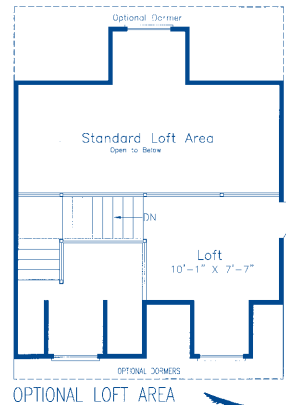

### MANCHESTER

Approx. First Floor Area 2195 sq. ft.  
 Approx. Unfinished Attic Space 935 sq. ft.  
 Approx. Open Area 115 sq. ft.  
 Approx. Total Area 3245 sq. ft.

Approx. Overall Dimensions  
 37'-0"/44'-0" x 61'-0"