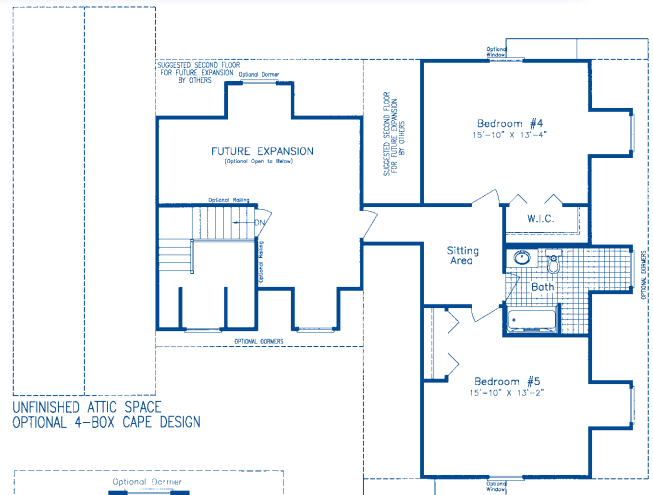

### MANCHESTER

Approx. First Floor Area 2195 sq. ft.  
 Approx. Unfinished Attic Space 935 sq. ft.  
 Approx. Open Area 115 sq. ft.  
 Approx. Total Area 3245 sq. ft.

Approx. Overall Dimensions  
 37'-0"/44'-0" x 61'-0"