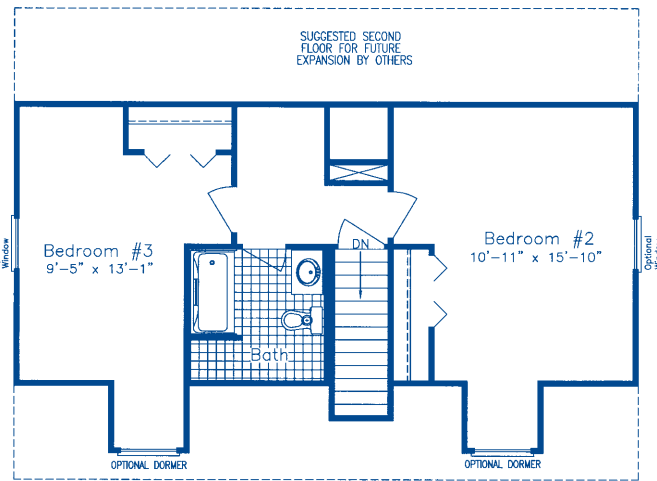

Revised 4/1/05

OAKDALE

Approx. First Floor Area 985 sq. ft.
 Approx. Unfinished Attic Space 595 sq. ft.
 Approx. Total Area 1580 sq. ft.

Approx. Overall Dimensions
 27'-4" x 36'-0"

STANDARD BASEMENT PLAN

UNFINISHED ATTIC SPACE
 OPTIONAL 4-BOX CAPE