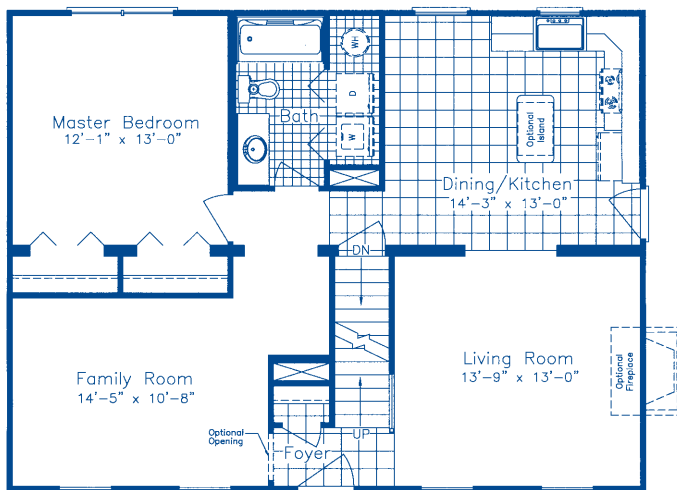

Revised 4/1/05

OAKDALE

Approx. First Floor Area 985 sq. ft.
 Approx. Unfinished Attic Space 595 sq. ft.
 Approx. Total Area 1580 sq. ft.

Approx. Overall Dimensions
 27'-4" x 36'-0"

STANDARD BASEMENT PLAN

UNFINISHED ATTIC SPACE
 OPTIONAL 4-BOX CAPE