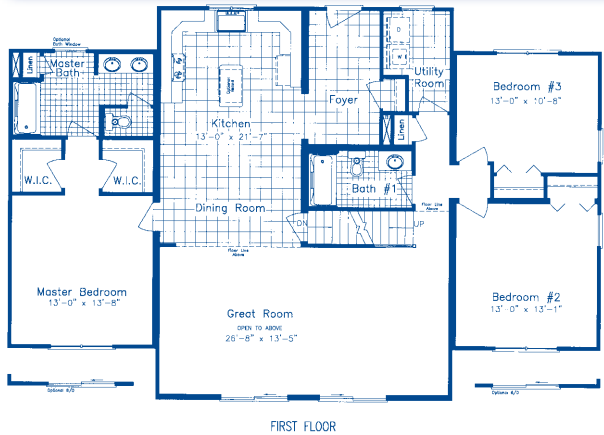

Revised 7/1/03

FIRST FLOOR

SECOND FLOOR

OPTIONAL MASTER BATHROOM

OPTIONAL SECOND FLOOR

MITCHELL

Approx. First Floor Area 1735 sq. ft.
 Approx. Second Floor Area 335 sq. ft.
 Approx. Open Area 380 sq. ft.
 Approx. Total Area 2450 sq. ft.

Approx. Overall Dimensions
 27'-4"/36'-0" x 54'-9"

Independent Builders are not affiliated with North American Housing Corp.

Frederick
 5724 Industry Lane
 Frederick, MD 21704
 301-694-9100

Boones Mill
 P.O. Box 25
 Boones Mill, VA 24065
 540-334-5000