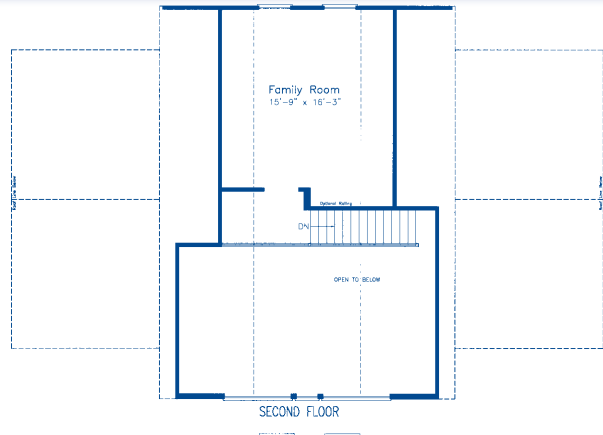

Revised 7/1/03

FIRST FLOOR

SECOND FLOOR

OPTIONAL MASTER BATHROOM

OPTIONAL SECOND FLOOR

MITCHELL

Approx. First Floor Area 1735 sq. ft.
 Approx. Second Floor Area 335 sq. ft.
 Approx. Open Area 380 sq. ft.
 Approx. Total Area 2450 sq. ft.

Approx. Overall Dimensions
 27'-4"/36'-0" x 54'-9"

Independent Builders are not affiliated with North American Housing Corp.

Frederick
 5724 Industry Lane
 Frederick, MD 21704
 301-694-9100

Boones Mill
 P.O. Box 25
 Boones Mill, VA 24065
 540-334-5000