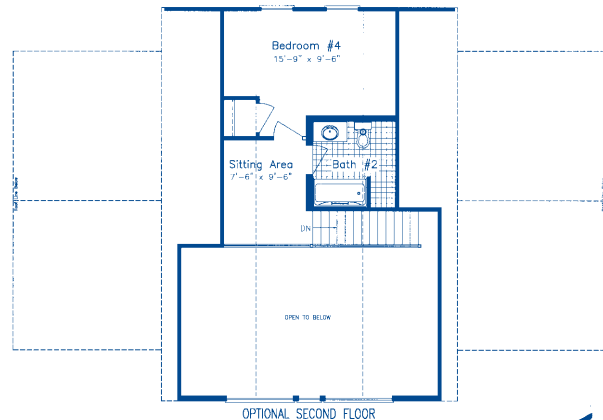

Revised 7/1/03

FIRST FLOOR

SECOND FLOOR

OPTIONAL MASTER BATHROOM

OPTIONAL SECOND FLOOR

MITCHELL

Approx. First Floor Area 1735 sq. ft.
 Approx. Second Floor Area 335 sq. ft.
 Approx. Open Area 380 sq. ft.
 Approx. Total Area 2450 sq. ft.

Approx. Overall Dimensions
 27'-4"/36'-0" x 54'-9"

Independent Builders are not affiliated with North American Housing Corp.

Frederick
 5724 Industry Lane
 Frederick, MD 21704
 301-694-9100

Boones Mill
 P.O. Box 25
 Boones Mill, VA 24065
 540-334-5000