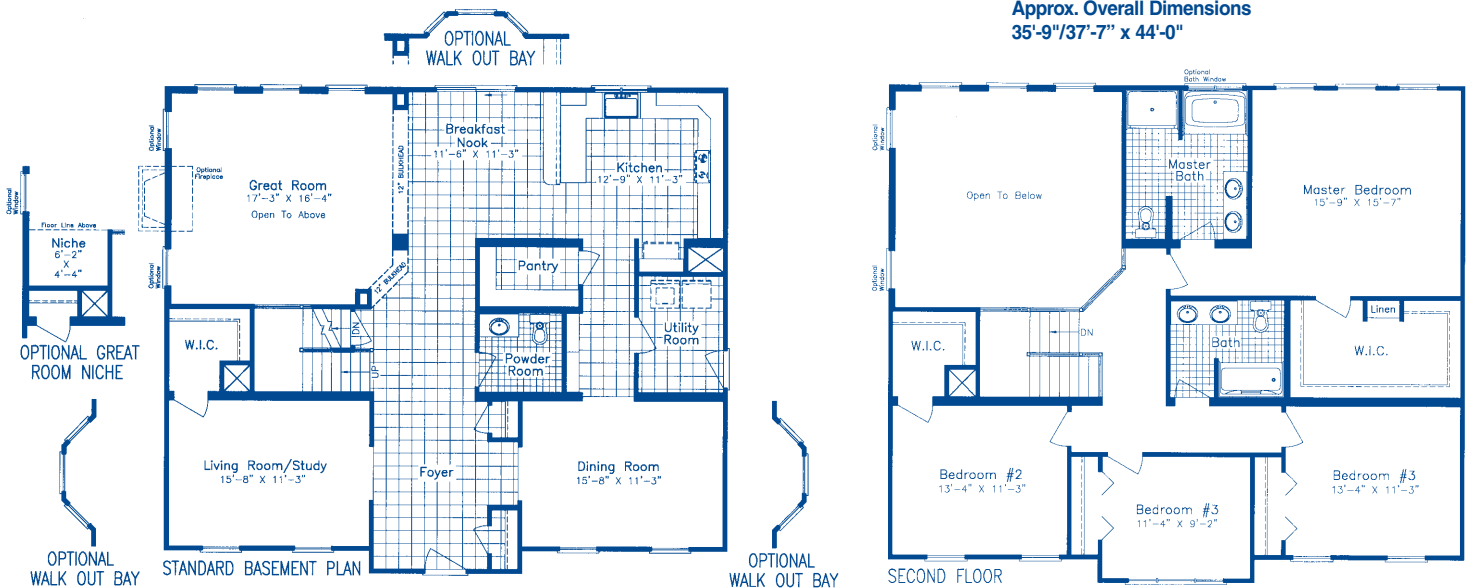

Revised 4/1/05

ADDISON

Approx. First Floor Area 1595 sq. ft.
 Approx. Second Floor Area 1245 sq. ft.
 Approx. Open Area 350 sq. ft.
 Approx. Total Area 3190 sq. ft.

Approx. Overall Dimensions
 35'-9"/37'-7" x 44'-0"