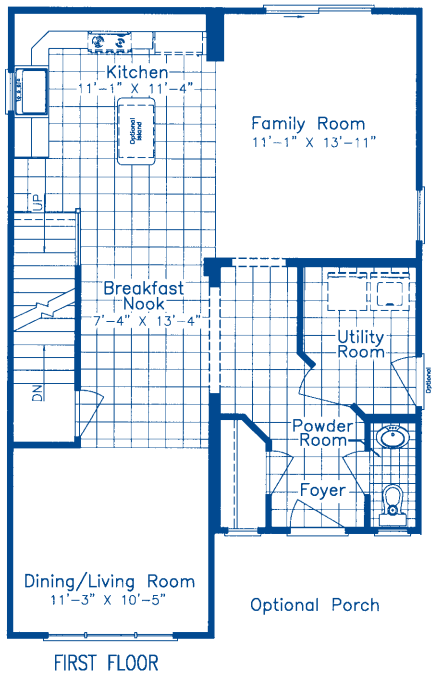

### BRADFORD

Approx. First Floor Area 790 sq. ft.  
 Approx. Second Floor Area 790 sq. ft.  
 Approx. Total Area 1580 sq. ft.

Approx. Overall Dimensions  
 23'-10" x 36'-0" / 30'-0"

Independent Builders are not affiliated with North American Housing Corp.