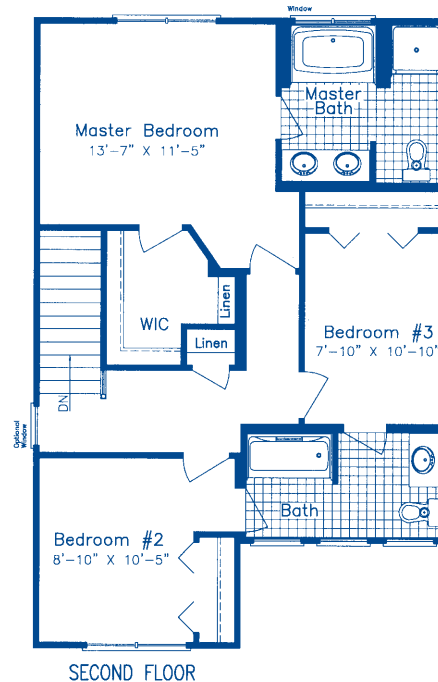

### BRADFORD

Approx. First Floor Area 790 sq. ft.  
 Approx. Second Floor Area 790 sq. ft.  
 Approx. Total Area 1580 sq. ft.

Approx. Overall Dimensions  
 23'-10" x 36'-0" / 30'-0"

Independent Builders are not affiliated with North American Housing Corp.