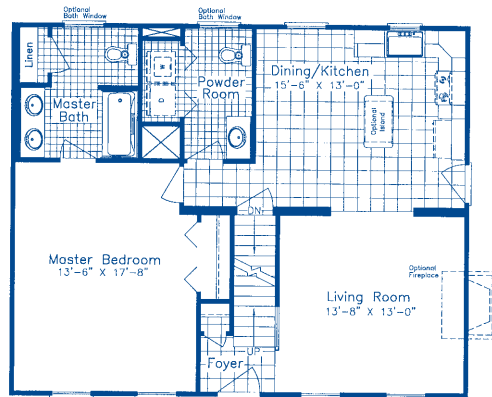

Revised 4/1/05

SECOND FLOOR

FIRST FLOOR

CHARLOTTE

Approx. First Floor Area 930 sq. ft.
 Approx. Second Floor Area 880 sq. ft.
 Approx. Open Area 50 sq. ft.
 Approx. Total Area 1860 sq. ft.

Approx. Overall Dimensions
 27'-4" x 34'-0"

OPTIONAL MASTER BATH

OPTIONAL KITCHEN EXTENSION #1

OPTIONAL KITCHEN EXTENSION #2

OPTIONAL 2/8 DOOR

OPTIONAL MASTER BEDROOM

Independent Builders are not affiliated with North American Housing Corp.

Frederick
 5724 Industry Lane
 Frederick, MD 21704
 301-694-9100