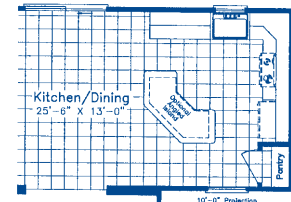

OPTIONAL KITCHEN EXTENSION #2