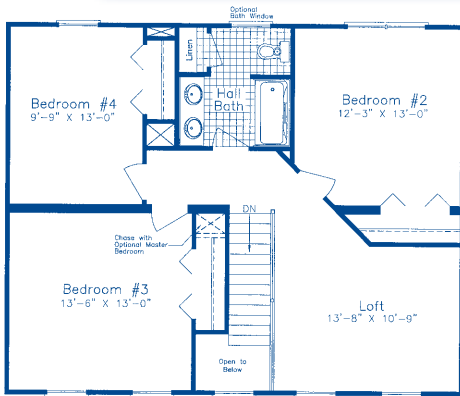

Revised 4/1/05

SECOND FLOOR

FIRST FLOOR

CHARLOTTE

Approx. First Floor Area 930 sq. ft.
 Approx. Second Floor Area 880 sq. ft.
 Approx. Open Area 50 sq. ft.
 Approx. Total Area 1860 sq. ft.

Approx. Overall Dimensions
 27'-4" x 34'-0"

OPTIONAL MASTER BATH

OPTIONAL KITCHEN EXTENSION #1

OPTIONAL KITCHEN EXTENSION #2

OPTIONAL 2/8 DOOR

OPTIONAL MASTER BEDROOM

Independent Builders are not affiliated with North American Housing Corp.

Frederick
 5724 Industry Lane
 Frederick, MD 21704
 301-694-9100