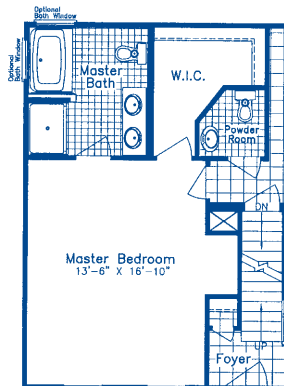

Revised 4/1/05

SECOND FLOOR

FIRST FLOOR

CHARLOTTE

Approx. First Floor Area 930 sq. ft.
 Approx. Second Floor Area 880 sq. ft.
 Approx. Open Area 50 sq. ft.
 Approx. Total Area 1860 sq. ft.

Approx. Overall Dimensions
 27'-4" x 34'-0"

OPTIONAL MASTER BATH

OPTIONAL KITCHEN EXTENSION #1

OPTIONAL KITCHEN EXTENSION #2

OPTIONAL 2/8 DOOR

OPTIONAL MASTER BEDROOM

Independent Builders are not affiliated with North American Housing Corp.

Frederick
 5724 Industry Lane
 Frederick, MD 21704
 301-694-9100