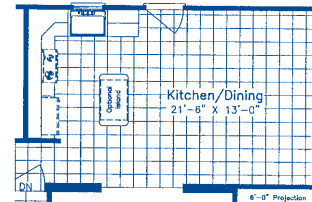

OPTIONAL KITCHEN EXTENSION #1